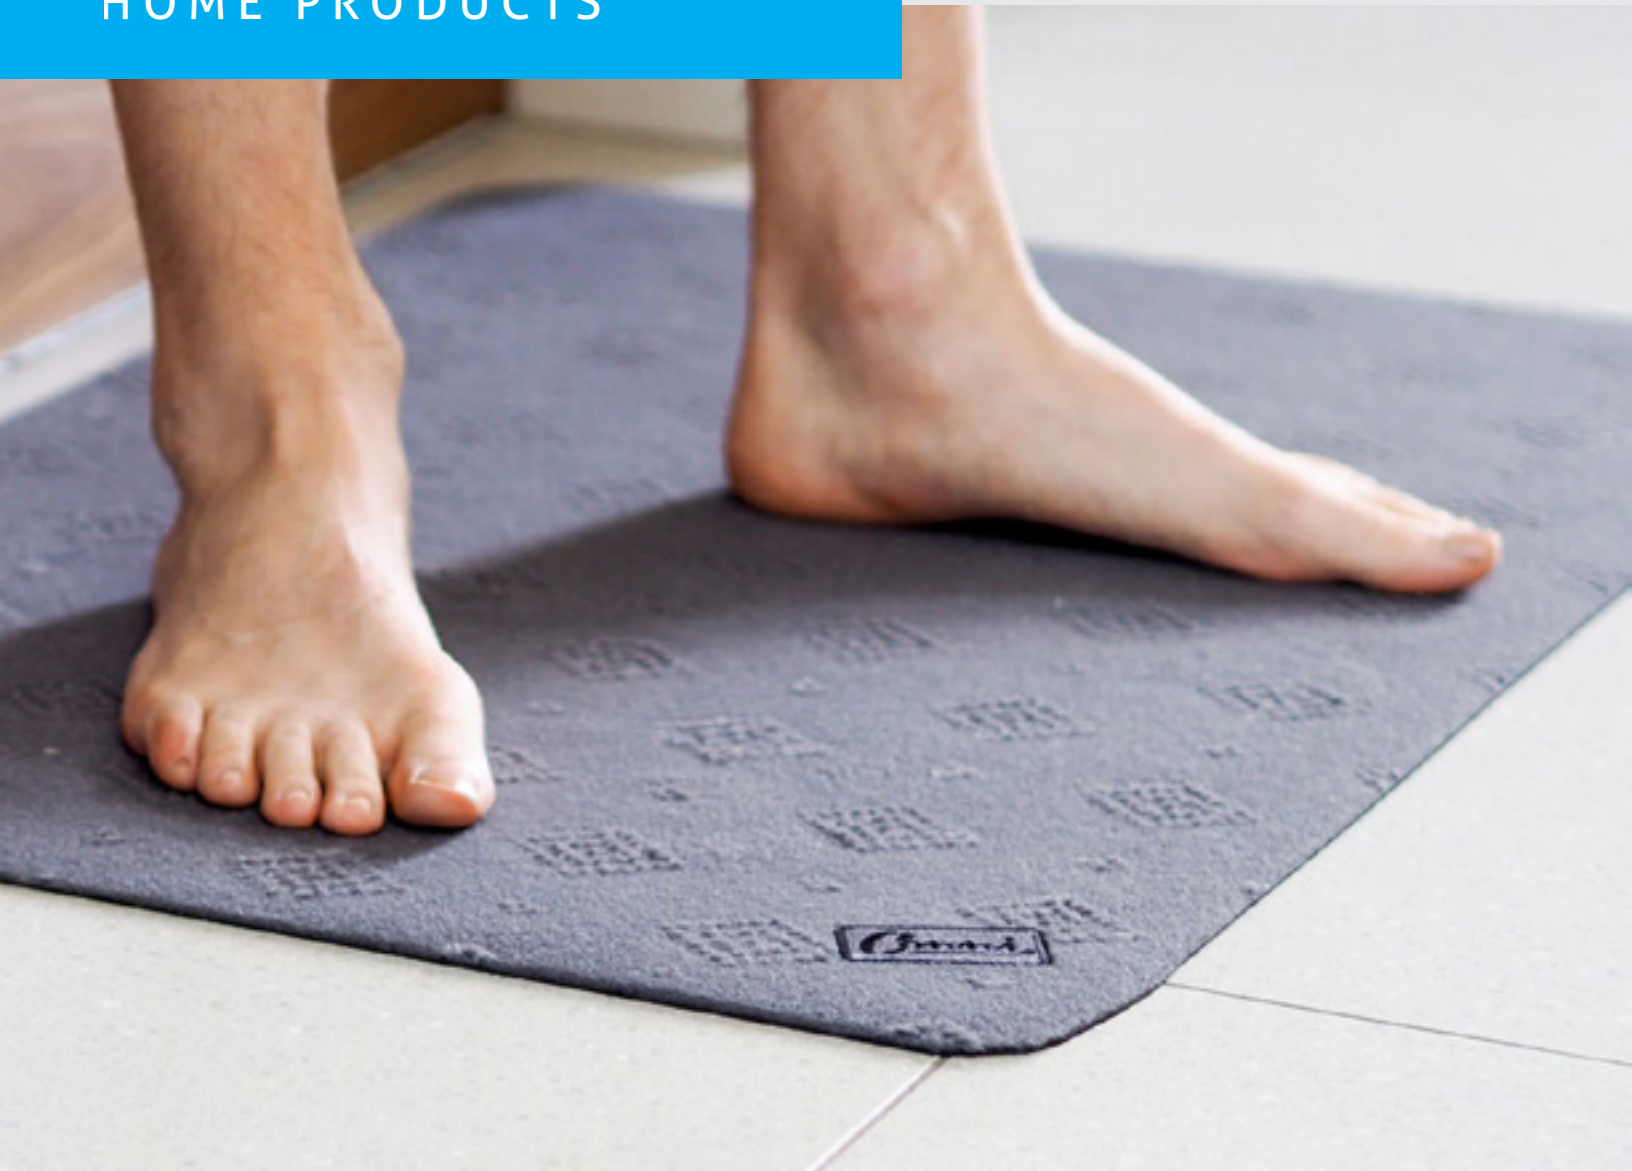

Anti-Slip Floor Mats

The Conni Absorbent Mat is designed to sit firm and flat on the floor to help prevent trips and slips in areas where liquid might be spilt. The non-splash surface absorbs fluid making it perfect in wet areas such as bathrooms and kitchens. Also, works well in protecting carpets from stains and odors. It can be used next to the bed or chair for leaks that may occur and is excellent under toilets and IV stands.

Anti-Slip performance is best achieved when the mat is used on a clean, smooth and flat non-textured floor. Some floor cleaning products may interfere with the performance of the product.