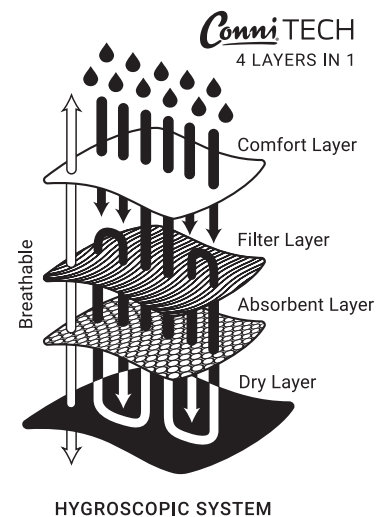

Conni Kids Underwear

Our Conni Kids Underwear are perfect for catching small accidents. While our underwear is not suitable to replace a diaper, it can help children transition to the up and down routine of normal underwear.

FOUR LAYER PROTECTION: Soft polyester top, quick-dry absorbency, with breathable waterproof backing. Discreet, comfortable and quiet.

OUTER - cotton and elastane.

LINER - Microfibre liner

INTERIOR - Absorbent polyester

WATERPROOFING - Polyurethane laminate