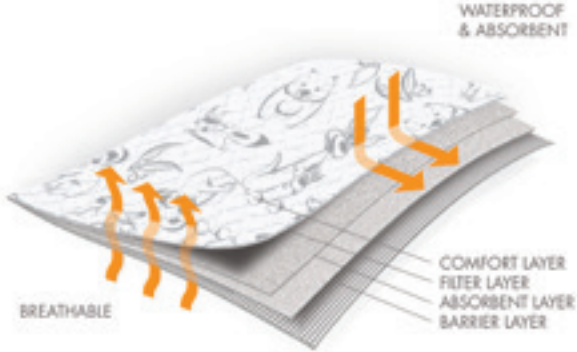

Conni Kids Bed Pads

Features

- Waterproof and breathable
- Soft stay-dry top layer
- Slim absorbent core holds up to 8 cups of fluid over 8 hours
- Comfortable and quiet to ensure a restful night's sleep
- Extremely lightweight
- Eliminates complete bedding changes
- Quick and easy to launder