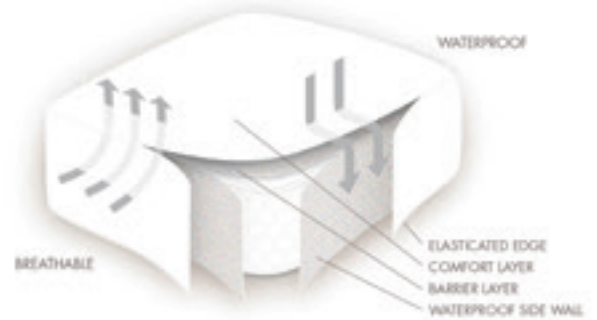

Mattress Protection - Sheets

Features

- Protects mattress from all fluids
- Elastic all around on fitted sheet guarantees a secure fit
- Waterproof and breathable (including sides)
- Keeps mattress hygienic and stain free
- Machine washable and tumble dryer safe