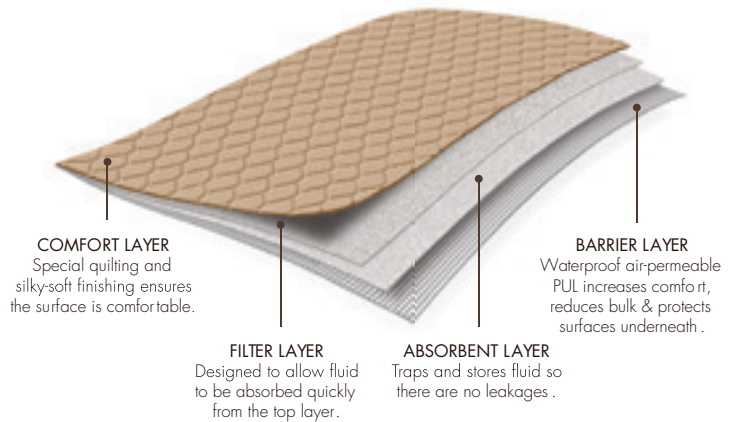

Pet Pads

Conni Critters Pet Pads are highly absorbent and reusable multi-purpose pad, suitable for potty training, aging pets, transportation, and overall home cleanliness

Conni Critters Pet Pad is absorbent on top and completely waterproof underneath, making it a great addition to all of your pets needs.