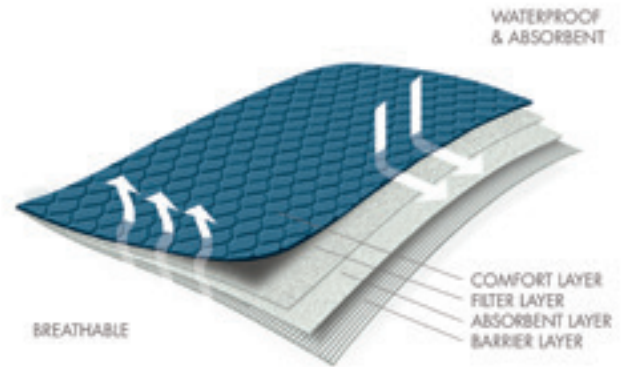

## Conni Reusable Bed Pads

Say goodbye to the days of daily cycles of wet, wash, dry and repeat with your sheets. Conni absorbent and waterproof bed pads assist in managing incontinence, bedwetting and toilet training. Our Conni Bed Pads are designed to hold at least two full adult bladder voids over an eight hour period. They are the perfect addition to any bed that requires full void protection.

## Features

- Waterproof and breathable
- Soft stay-dry top layer
- Slim absorbent core holds up to 8 cups of fluid over 8 hours
- Comfortable and quiet to ensure a restful night's sleep
- Extremely lightweight
- Eliminates complete bedding changes
- Quick and easy to launder