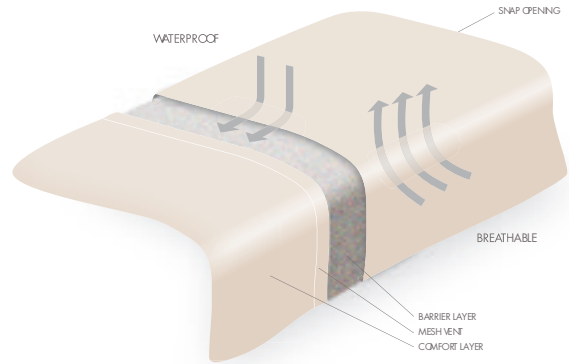

Waterproof Quilt Cover

Features

- Protects quilts from all fluids
- Waterproof and breathable (top and bottom)
- Keeps quilt hygienic and stain-free
- For incontinence, bedwetting and excessive perspiration
- For child toilet/ potty training and bedwetting

SKU	Color	Size	Dimensions
CON-HGK-QCOVR-CHA-TWN	Charcoal	Twin	55" x 82.5"
CON-HGK-QCOVR-IVO-TWN	Ivory	Twin	55" x 82.5"
CON-HGK-QCOVR-CHA-DBL	Charcoal	Full	71" x 82.5"
CON-HGK-QCOVR-IVO-DBL	Ivory	Full	71" x 82.5"
CON-HGK-QCOVR-CHA-QN	Charcoal	Queen	82.5" x 82.5"
CON-HGK-QCOVR-IVO-QN	Ivory	Queen	82.5" x 82.5"