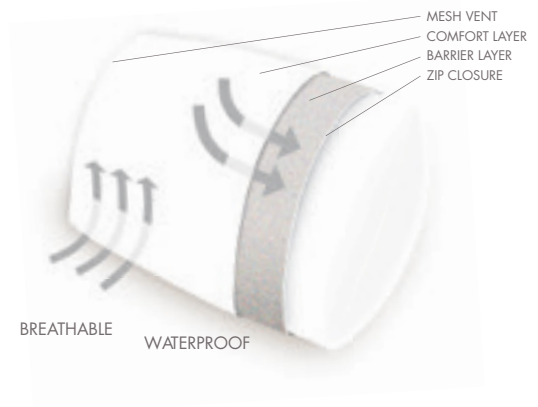

Waterproof Pillow Protectors

Features

- Protects pillow from all fluids
- Zip closure guarantees a secure fit
- Waterproof and breathable (includes mesh vent)
- Keeps pillow hygienic and stain free
- Machine washable and tumble dryer safe

SKU	Size	Size/Dimensions
CON-HGK-PLWCS-TWN	Twin	20" x 26"
CON-HGK-PLWCS-QN	Queen	20" x 30"
CON-HGK-PLWCS-KNG	King	20" x 36"