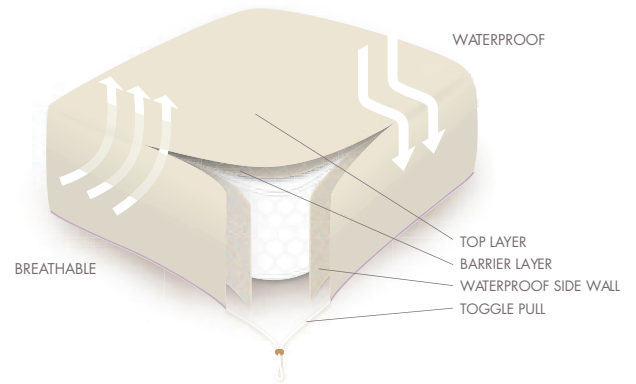

## Features

- Covers your entire mattress, including the top, bottom, and sides.
- Enclosed Zipper to make installation and removal of the protector quick and easy and is completely enclosed within the protector, preventing any leaks or spills from getting through.
- 12 Inch Sides to providing a snug fit for most mattresses and helps to keep the protector in place
- Complete Waterproof Protection
- Allergen Protection from dust mites, pet dander, and other allergens that can exacerbate these conditions.
- Easy to clean and can be machine washed and dried to protect and extend the life of your mattress.

## Conni Waterproof Mattress Protection

Waterproof Mattress Protectors with Toggles are used under the bottom sheet to fully protect your valuable mattress from fluids and odours. With a 10.5 inch deep wall, simply place the cover over your mattress and pull the toggle on each corner to fit snug and securely.

## Features

- Comprehensive waterproof protection for peace of mind
- Secure fit ensured with adjustable corner toggles
- 10.5-inch depth for a snug and reliable fit against the mattress
- Odor-free design keeps mattress fresh
- Comfortably fits under sheets or mattress pads