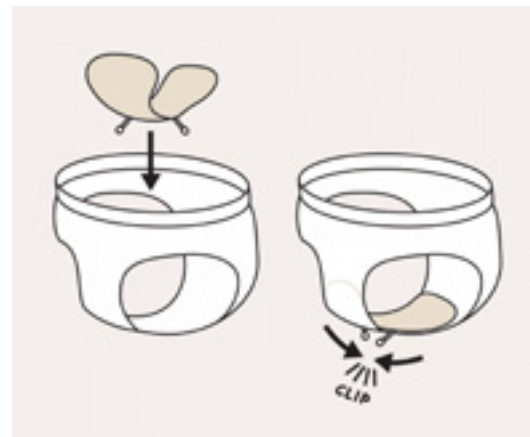

Underwear Liners

Experience comfort and discretion with our twin pack of incontinence pads, featuring a soft stay-dry top layer for ultimate comfort. Designed for various needs such as light bladder leakage, bowel leakage, postnatal support, sports, and menstruation, these pads, secured with a built-in elastic clip strap, will hold approximately 1/2 to 3/4 cups (150-180mls) of fluid over a 4-hour period. The fabric is not only comfortable and quiet but also quick and easy to launder, and each pack comes with a waterproof zip bag for added convenience.