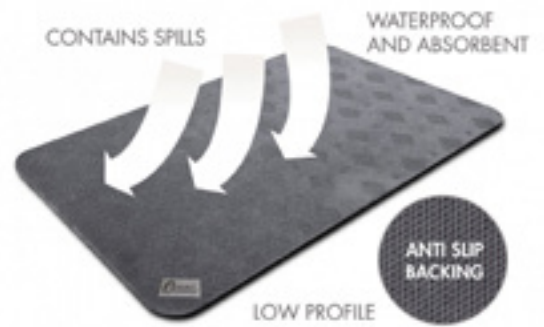

Anti-Slip Floor Mats

Features

- Serviceable color conceals moisture and stains effectively
- Convenient and durable for long-lasting use
- Three sizes available to cater to your unique needs
- Quick and easy laundering for added convenience