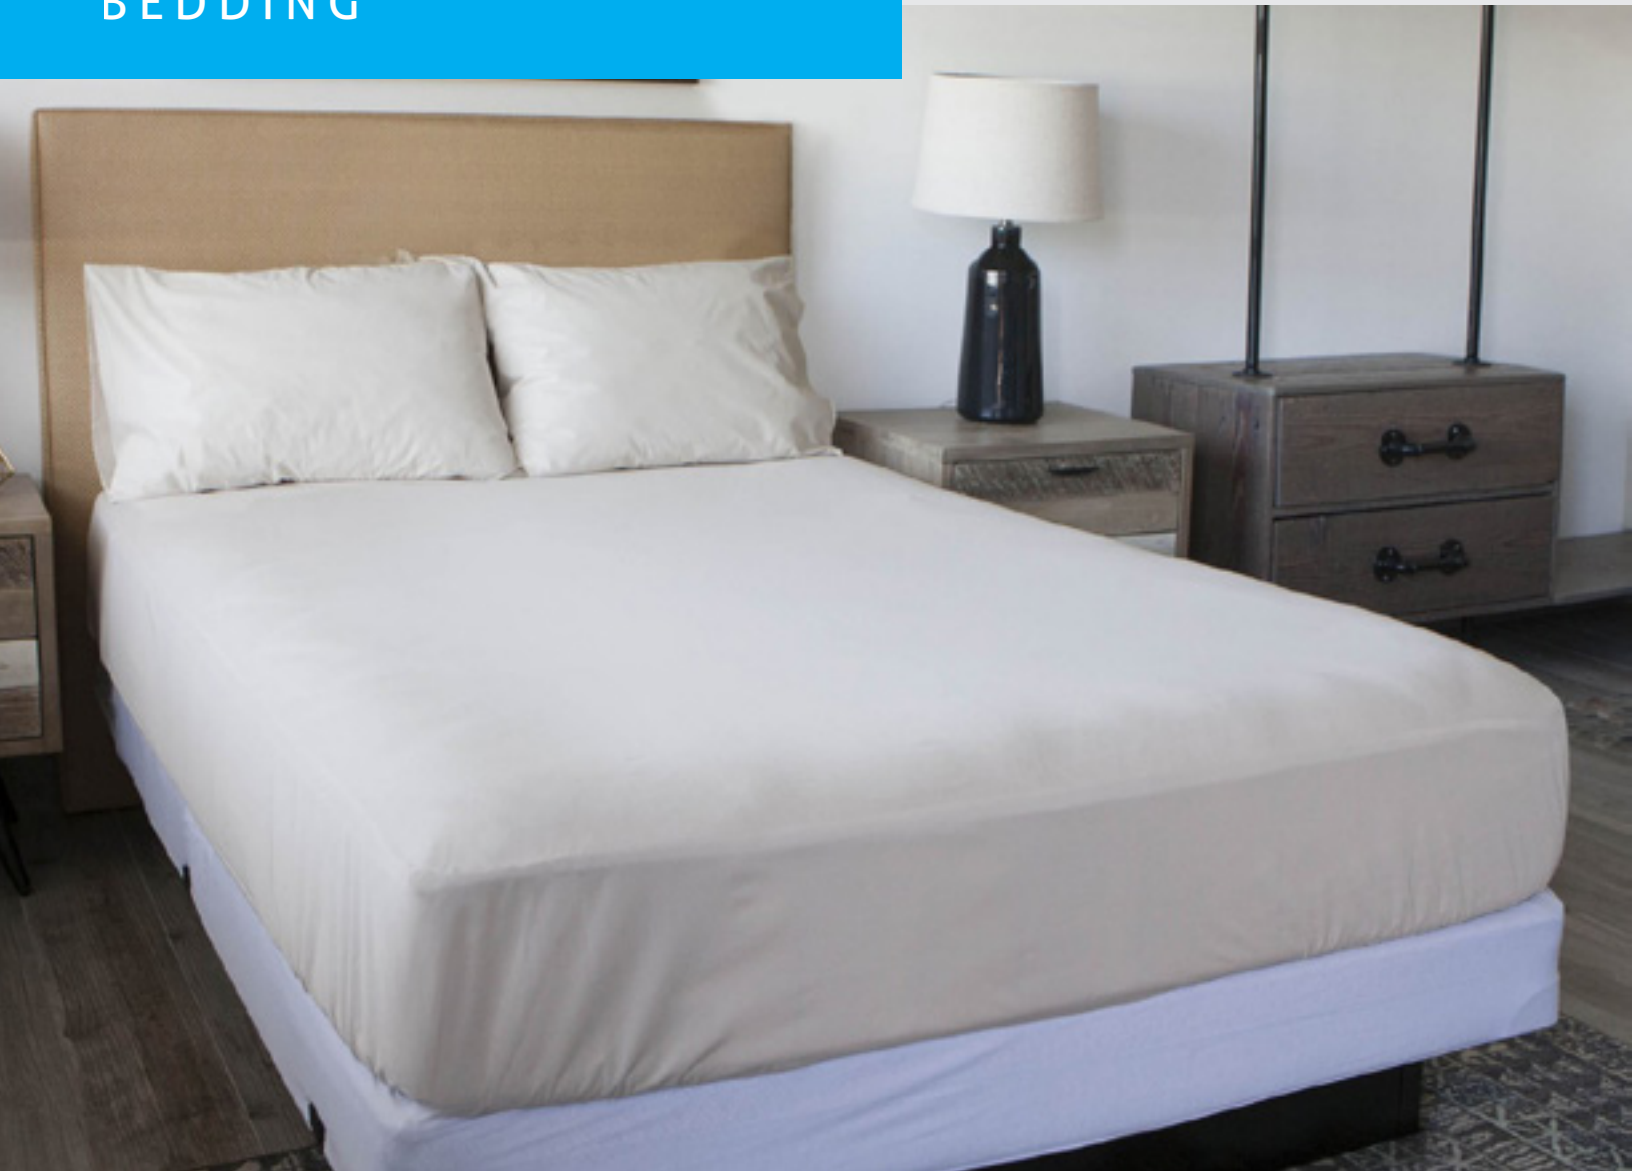

Conni Waterproof Mattress Protection

Waterproof Mattress Protectors with Toggles are used under the bottom sheet to fully protect your valuable mattress from fluids and odours. With a 10.5 inch deep wall, simply place the cover over your mattress and pull the toggle on each corner to fit snug and securely.

Please note this product is waterproof but not absorbent. For an absorbent waterproof mattress protector please see Micro-Plush Waterproof Mattress Protectors and also our bed pad and chair pad range.