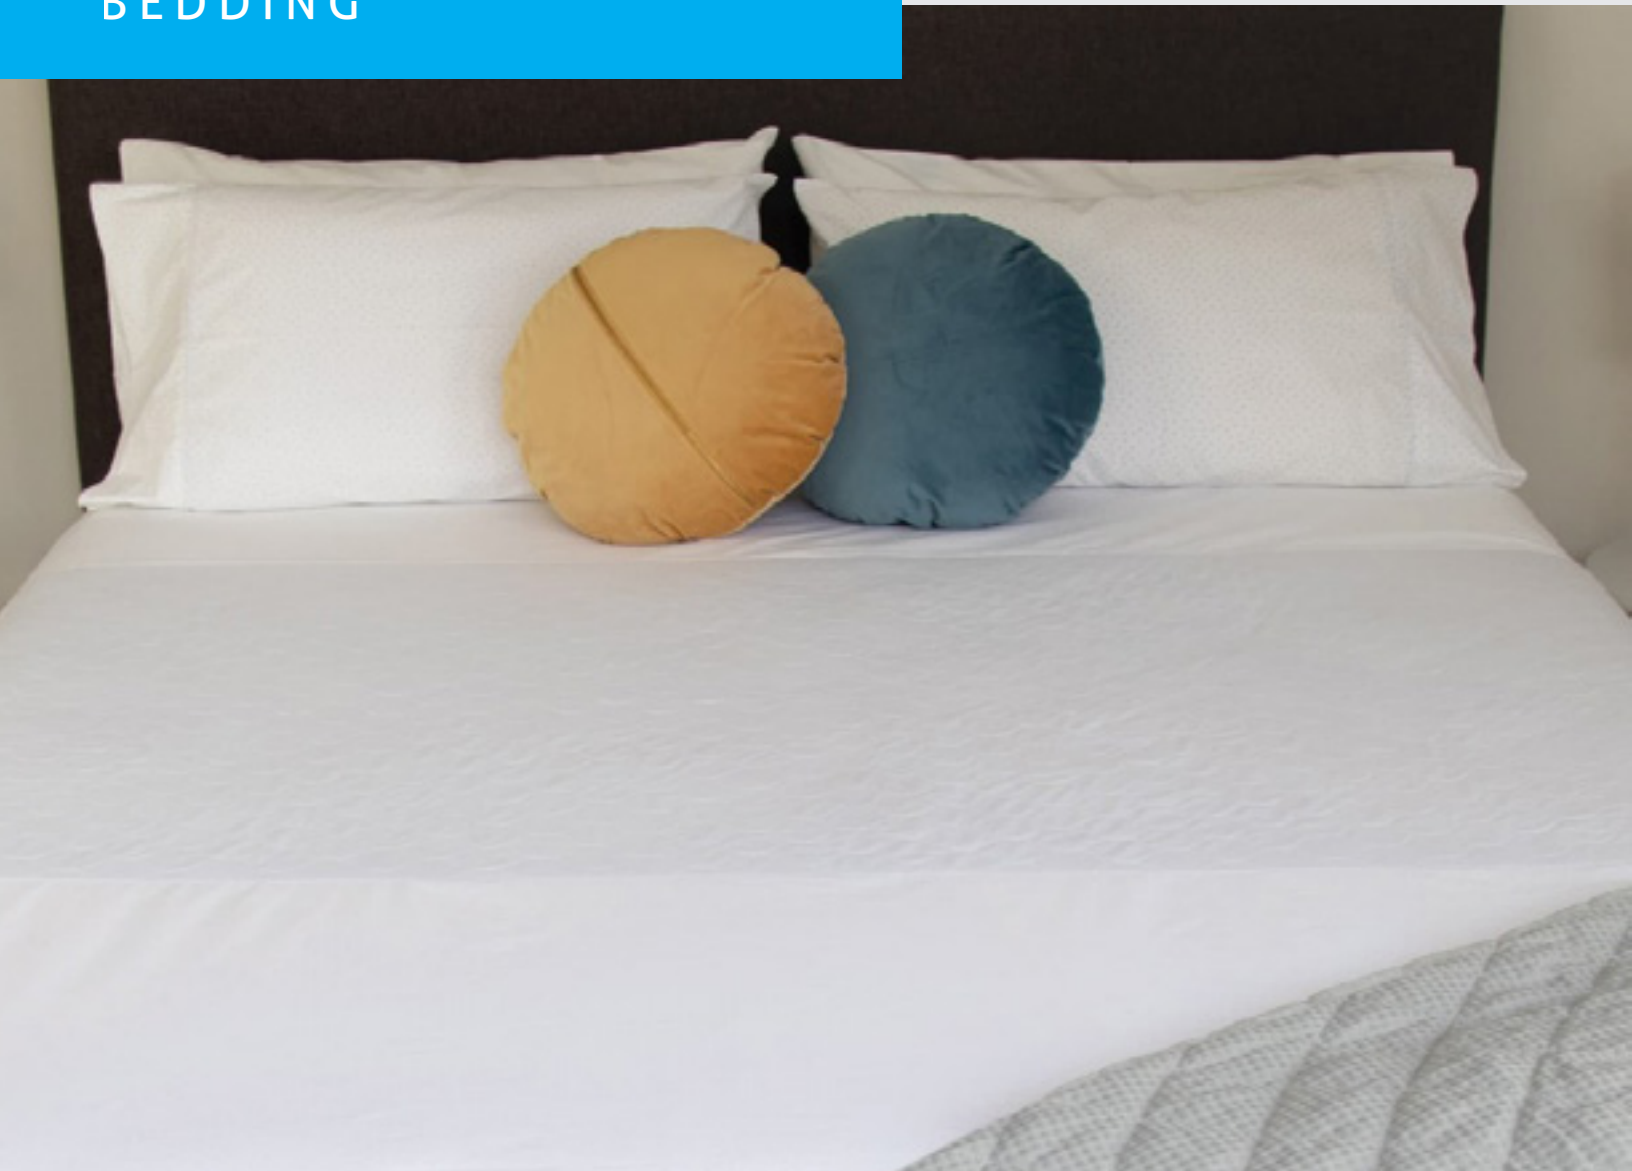

Conni Bed Pad Sheets

The Conni Fitted Bed Pad Sheet holds the built-in bed pad securely in place. Absorbent and waterproof, Conni Fitted Bed Pad Sheets assist in managing incontinence and bedwetting. Designed to hold at least three bladder voids on the twin, and at least four bladder voids on the full and queen, they are the perfect addition to beds that require full void protection.

Please note, the bed pad component offers specific area protection. The sheet component is not waterproof or absorbent.